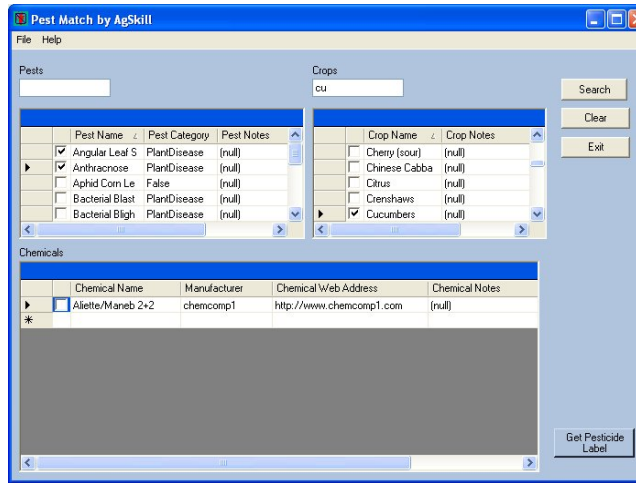

For Only
\$145.00 +
\$5.00 Shipping & Handling

Is a computer program developed by AgSkill, Inc. that matches a pest and crop to a labeled pesticide.

AgSkill Inc.
710 S. Fourth St.
Lamar, Colorado, USA

- Pest Match is a computer program developed by AgSkill, Inc. that matches a pest and crop to a labeled pesticide.
- Pest Match can be used with most Windows operating systems (Windows 98, ME, 2000, XP Pro, or XP Home edition) on IBM Compatible Computers.
- The user simply selects a crop and a pest. The program will bring up a list of pesticides that are labeled for the selected pest and crop.
- The user also has the ability to select multiple pests within a given crop. The program will list all pesticides in common labeled for the pests in the indicated crop.
- Once the user has the pesticide list, they can review the pesticide Label in the Manufacture's Sample Label Reference Guide.
- If the user has Internet connectivity, the pesticide label can be retrieved from the manufacturer's website through a link in the program. It is as easy as clicking on the selected pesticide and then retrieving the pesticide label.
- The Internet is not mandatory; the program can be run without it.
- For more information go to our Web site at www.AgSkill.com

The Pest Match© Screen

The user can type in a Pest and Crop or click on a Pest and Crop. When search is clicked, the registered Pesticides will appear in the window. Then click on the pesticide and the Pest Match program will get the label from the manufacture's web site. In addition, a user can write notes in the space after the web address of the pesticide.